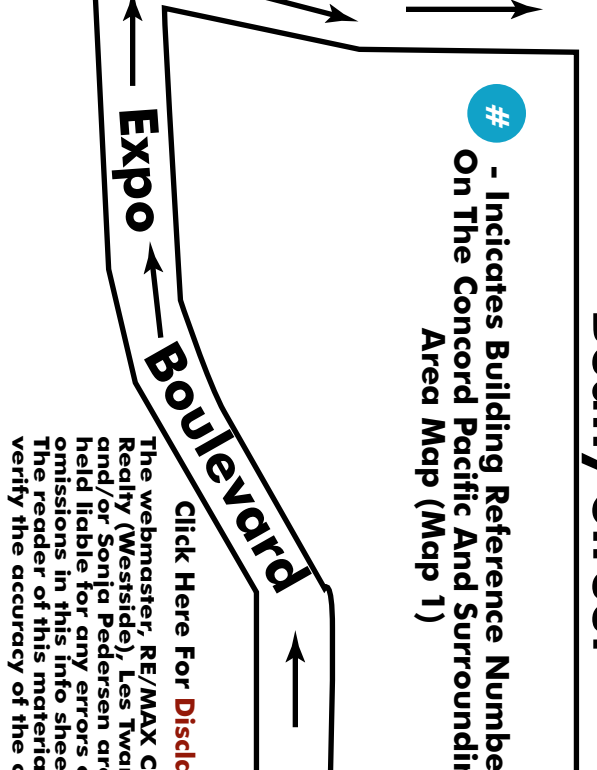

Downtown Condominiums Surrounded by Cambie, Smithie & Expo Blvd.

Mainland Street

Non-Market Housing & Commercial Below

Nelson Street

Smithe Street

Map Produced by and is Compliments of Les Twarog and Sonia Pedersen, RE/MAX Crest Realty (Westside), 604-671-7000 COPYRIGHT © les@6717000.com and www.6717000.com

- Indicates Building Reference Number On The Concord Pacific And Surrounding Area Map (Map 1)

Click Here For **Disclaimer**
The webmaster, RE/MAX Crest Realty (Westside), Les Twarog and/or Sonia Pedersen are not held liable for any errors or omissions in this info sheet. The reader of this material to verify the accuracy of the content.

Homer Street

Mainland Street

Showmart Building
Crystal Decisions
Software

Cambie Street

Hamilton Street

Robson Street