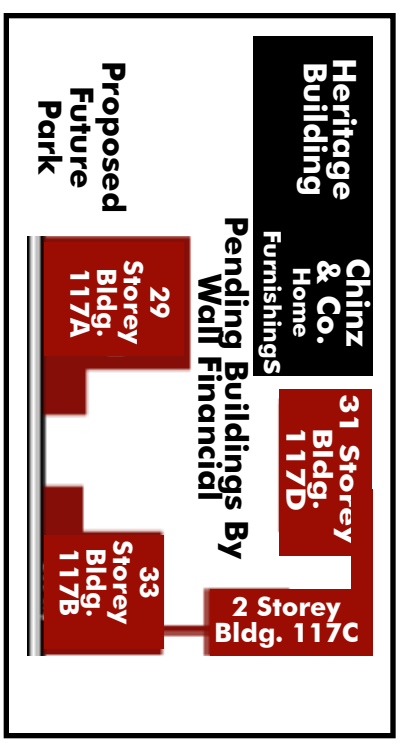

Downtown Condominiums Surrounded by Cambie, Smithie & Expo Blvd.

Mainland Street

Non-Market Housing & Commercial Below

Nelson Street

Smithe Street

Map Produced by and is Compliments of Les Twarog and Sonia Pedersen, RE/MAX Crest Realty (Westside), 604-671-7000 COPYRIGHT © les@6717000.com and www.6717000.com

- Indicates Building Reference Number On The Concord Pacific And Surrounding Area Map (Map 1)

Click Here For **Disclaimer**
The webmaster, RE/MAX Crest Realty (Westside), Les Twarog and/or Sonia Pedersen are not held liable for any errors or omissions in this info sheet. The reader of this material to verify the accuracy of the content.

Homer Street

Mainland Street

Showmart Building
Crystal Decisions
Software

Cambie Street

Hamilton Street

Robson Street