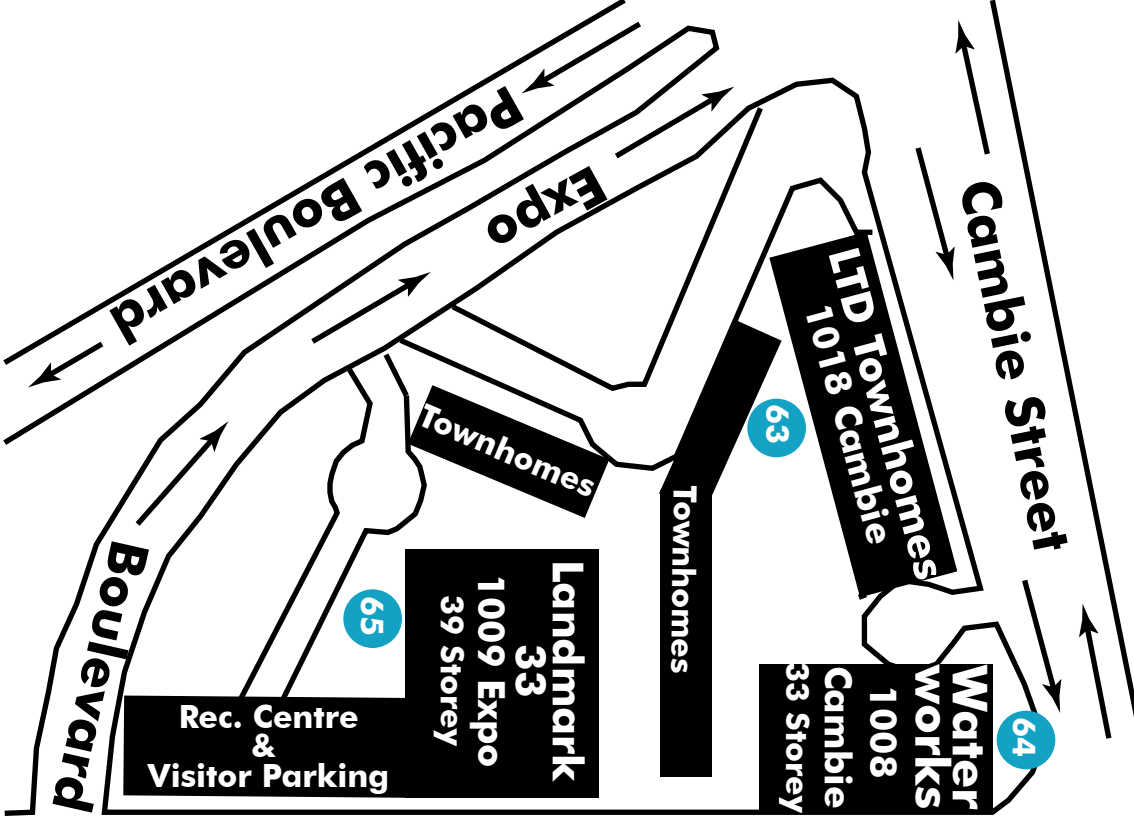

Downtown Condominiums Surrounded by Cambie, Smithie & Expo Blvd.

Mainland Street

Non-Market Housing & Commercial Below

Nelson Street

Smithe Street

Map Produced by and is Compliments of Les Twarog and Sonia Pedersen, RE/MAX Crest Realty (Westside), 604-671-7000 COPYRIGHT © les@6717000.com and www.6717000.com

- Indicates Building Reference Number On The Concord Pacific And Surrounding Area Map (Map 1)

Click Here For **Disclaimer**
The webmaster, RE/MAX Crest Realty (Westside), Les Twarog and/or Sonia Pedersen are not held liable for any errors or omissions in this info sheet. The reader of this material to verify the accuracy of the content.

Homer Street

Mainland Street

Showmart Building
Crystal Decisions
Software

Cambie Street

Hamilton Street

Robson Street