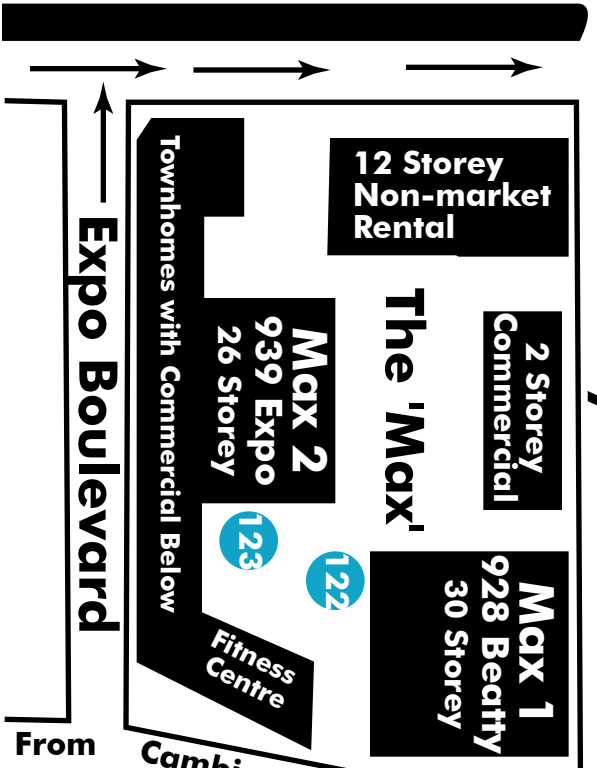

Downtown Condominiums Surrounded by Cambie, Smithie & Expo Blvd.

Mainland Street

Non-Market Housing & Commercial Below

Nelson Street

Smithe Street

Map Produced by and is Compliments of Les Twarog and Sonia Pedersen, RE/MAX Crest Realty (Westside), 604-671-7000 COPYRIGHT © les@6717000.com and www.6717000.com

- Indicates Building Reference Number On The Concord Pacific And Surrounding Area Map (Map 1)

Click Here For **Disclaimer**
The webmaster, RE/MAX Crest Realty (Westside), Les Twarog and/or Sonia Pedersen are not held liable for any errors or omissions in this info sheet. The reader of this material to verify the accuracy of the content.

Homer Street

Mainland Street

Showmart Building
Crystal Decisions
Software

Cambie Street

Hamilton Street

Robson Street